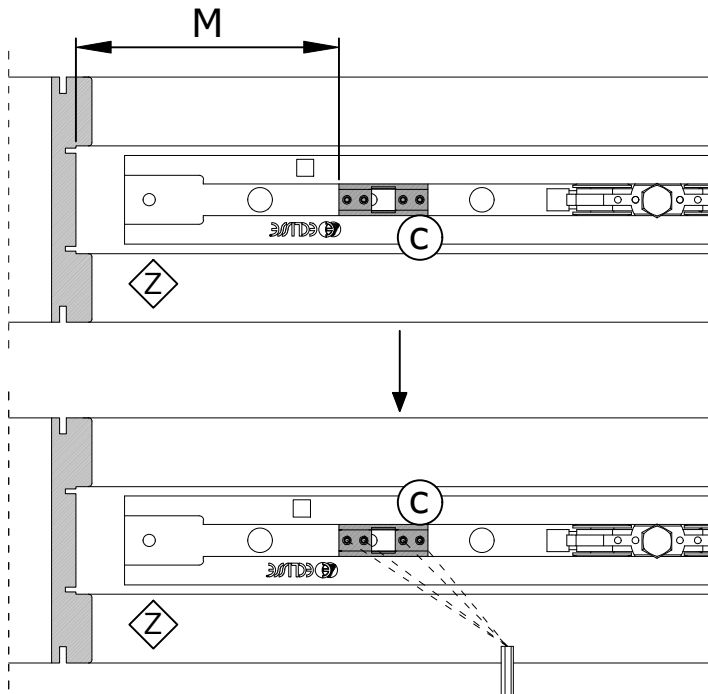

$M = P + 135 \text{ mm}$

double door

$N = P + 135 \text{ mm}$

7

07/2022 - 603051200

www.eclisseworld.com/en/dealer-locator

© ECLISSE, all rights reserved.
The use, filing and total or partial reproduction, using any mechanical or electronic means, of texts, drawings and pictures contained in this publication is strictly prohibited, unless specifically approved in writing by ECLISSE.