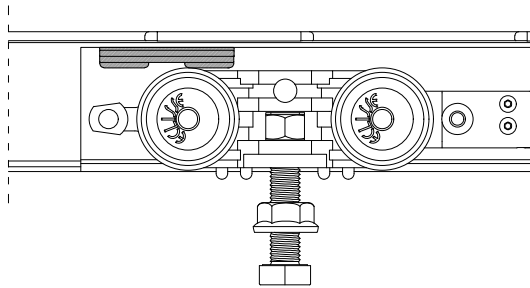

$M = P + 135 \text{ mm}$

double door

$N = P + 135 \text{ mm}$

7

07/2022 - 603051200

www.eclisseworld.com/en/dealer-locator

© ECLISSE, all rights reserved.
The use, filing and total or partial reproduction, using any mechanical or electronic means, of texts, drawings and pictures contained in this publication is strictly prohibited, unless specifically approved in writing by ECLISSE.